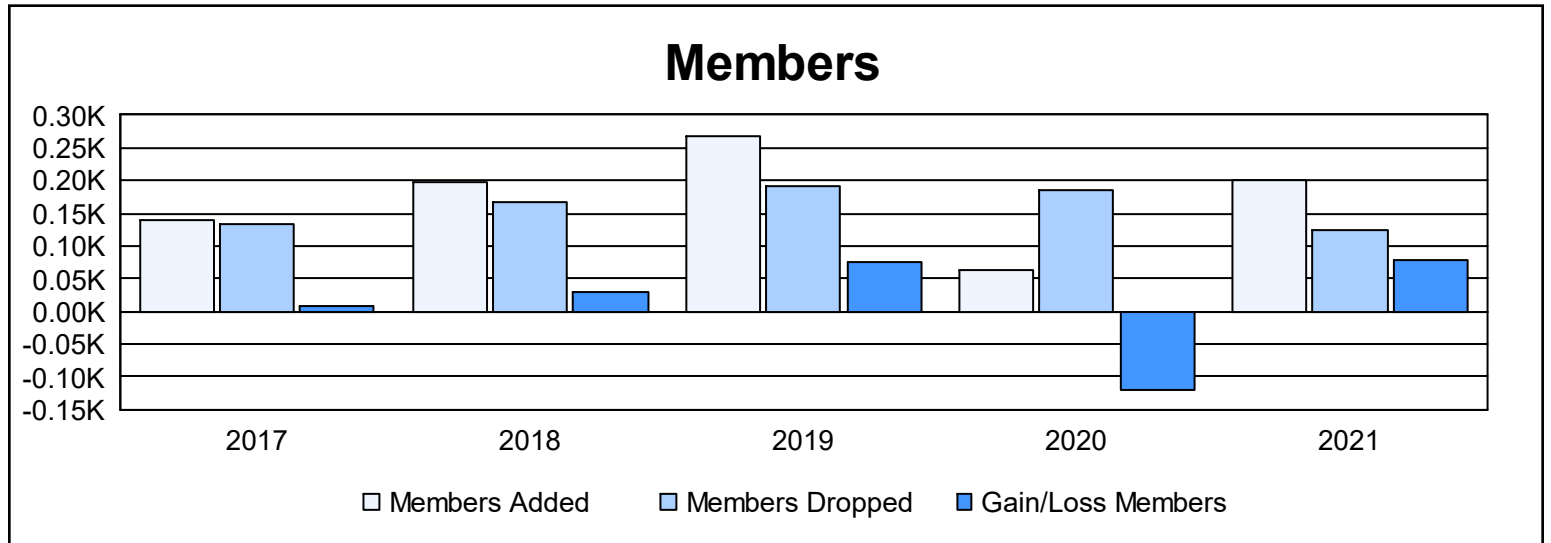

Year	New Clubs	Dropped Clubs	Gain/ Loss Clubs	New Members	Charter Members	Reinstate Members	Transfer Members	Total Member Added	Total Members Dropped	Gain/ Loss Members
2016-2017	1	0	1	109	23	6	3	141	132	9
2017-2018	2	0	2	134	46	5	13	198	167	31
2018-2019	4	0	4	144	113	1	9	267	191	76
2019-2020	1	0	1	47	8	5	4	64	184	-120
2020-2021	2	0	2	153	34	9	6	202	124	78
<b>Average</b>	<b>2</b>	<b>0</b>	<b>2</b>	<b>117</b>	<b>45</b>	<b>5</b>	<b>7</b>	<b>174</b>	<b>160</b>	<b>15</b>

### Membership Composition June 2021 Cumulative