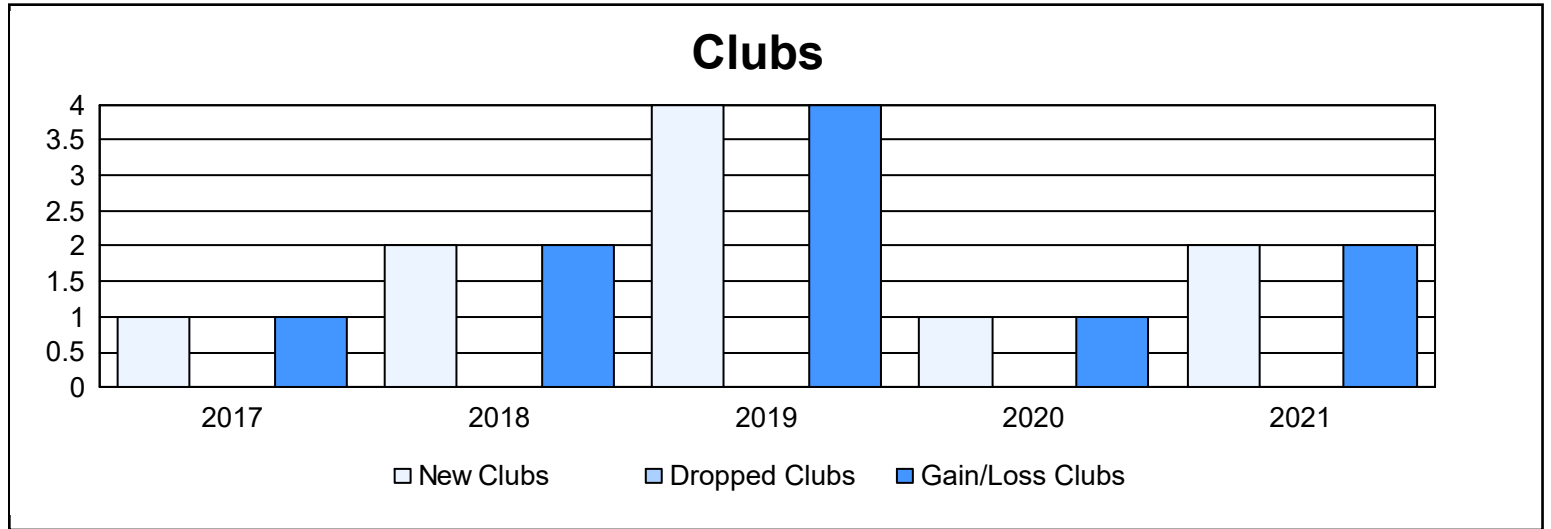

Year	New Clubs	Dropped Clubs	Gain/ Loss Clubs	New Members	Charter Members	Reinstate Members	Transfer Members	Total Member Added	Total Members Dropped	Gain/ Loss Members
2016-2017	1	0	1	109	23	6	3	141	132	9
2017-2018	2	0	2	134	46	5	13	198	167	31
2018-2019	4	0	4	144	113	1	9	267	191	76
2019-2020	1	0	1	47	8	5	4	64	184	-120
2020-2021	2	0	2	153	34	9	6	202	124	78
<b>Average</b>	<b>2</b>	<b>0</b>	<b>2</b>	<b>117</b>	<b>45</b>	<b>5</b>	<b>7</b>	<b>174</b>	<b>160</b>	<b>15</b>

### Membership Composition June 2021 Cumulative