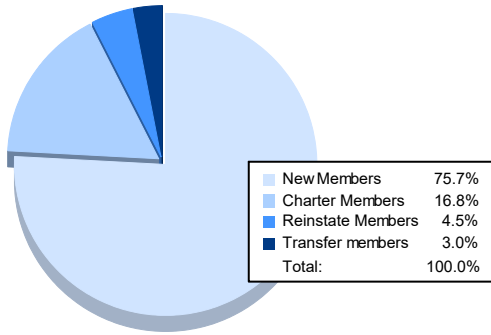

Year	New Clubs	Dropped Clubs	Gain/ Loss Clubs	New Members	Charter Members	Reinstate Members	Transfer Members	Total Member Added	Total Members Dropped	Gain/ Loss Members
2016-2017	1	0	1	109	23	6	3	141	132	9
2017-2018	2	0	2	134	46	5	13	198	167	31
2018-2019	4	0	4	144	113	1	9	267	191	76
2019-2020	1	0	1	47	8	5	4	64	184	-120
2020-2021	2	0	2	153	34	9	6	202	124	78
<b>Average</b>	<b>2</b>	<b>0</b>	<b>2</b>	<b>117</b>	<b>45</b>	<b>5</b>	<b>7</b>	<b>174</b>	<b>160</b>	<b>15</b>

### Membership Composition June 2021 Cumulative